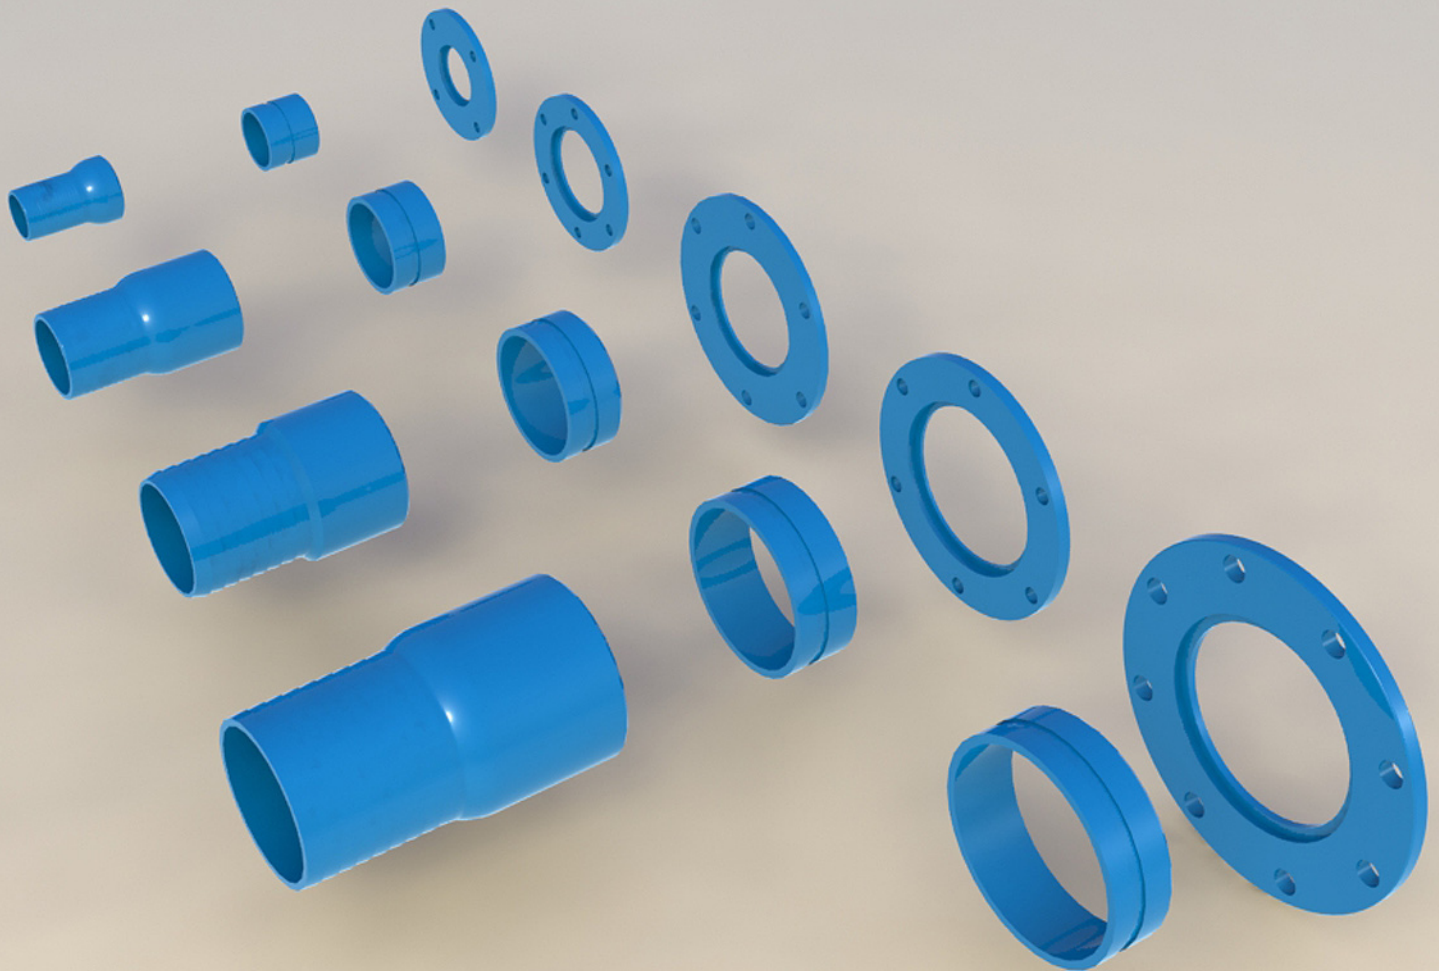

WILCO
MACHINE & FAB

Flanges & Nipples

Wilco offers a multitude of flanges and nipples in both standard and custom sizes. Most standard sizes are in inventory and ready to ship.

www.wilcofab.com

1326 S. Broadway, Marlow, OK 73055 • Phone: 580-658-6993 • Fax: 580-658-6767
Sales & Customer Support Contact: Anthony Chandler at anthony.chandler@wilcofab.com